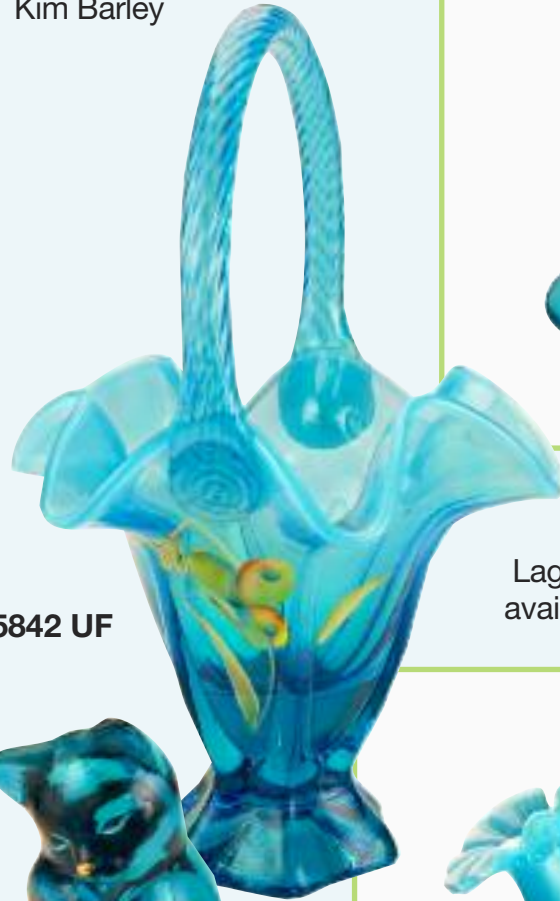

*Whispers on
Blue Lagoon*

Designed by
Kim Barley

2953 UF

5983 UF

5842 UF

All six handpainted
Whispers on Blue
Lagoon items are also
available undecorated.

5063 UF

5074 UF

7768 UF

3303 V8

F E N T O N[®]
USA

9144 V8

3995 V8