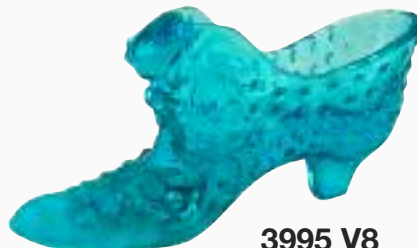

*Whispers on
Blue Lagoon*

Designed by
Kim Barley

2953 UF

5983 UF

5842 UF

All six handpainted
Whispers on Blue
Lagoon items are also
available undecorated.

5063 UF

5074 UF

7768 UF

3303 V8

F E N T O N[®]
USA

9144 V8

3995 V8