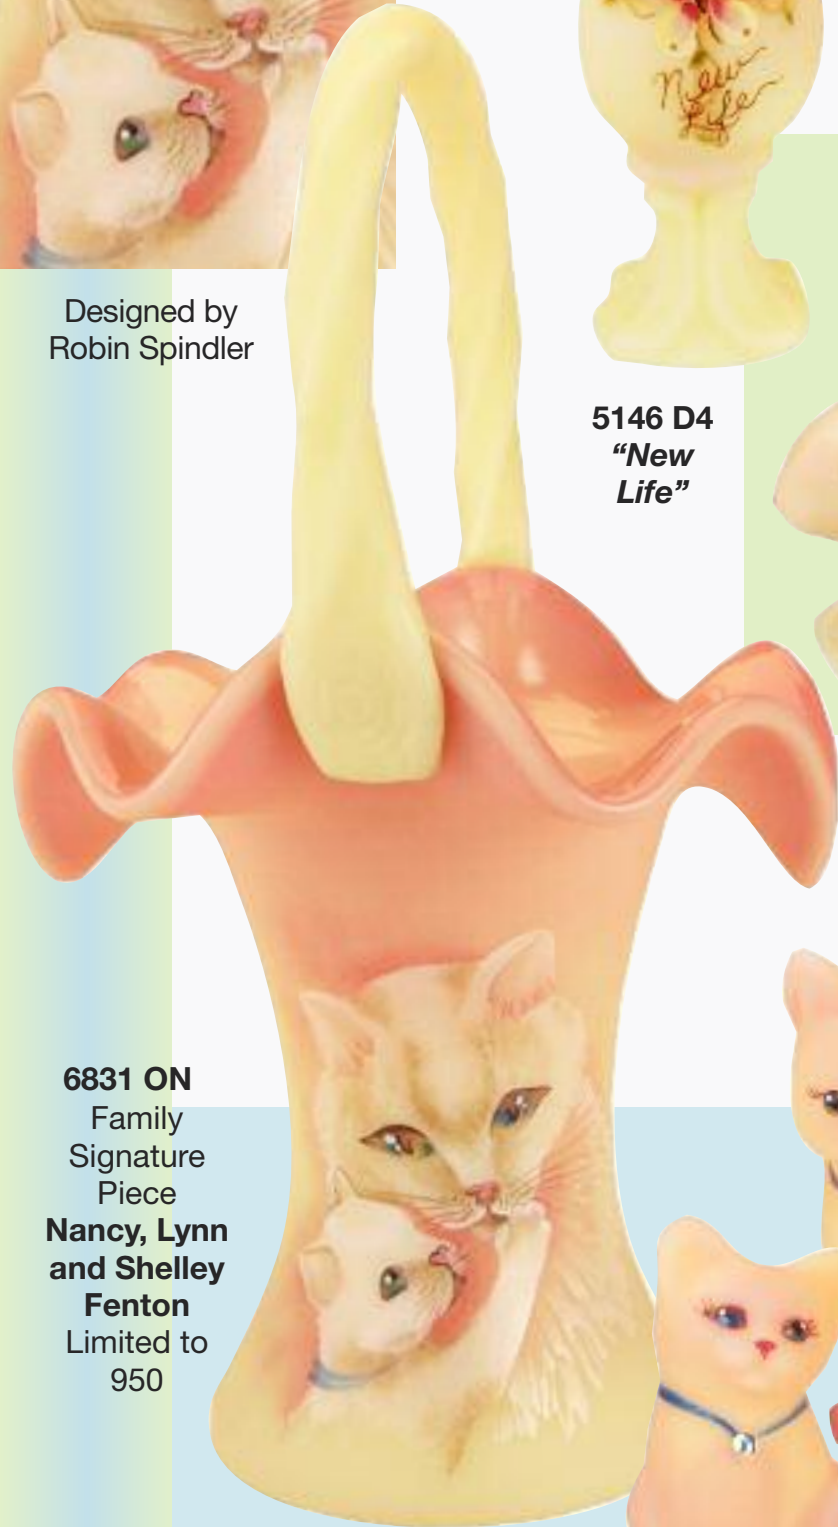

Burmese Treasures

Designed by
Kim
Barley

Spring Finery Burmese

5744 D1
Family
Signature
Piece
Christine
Fenton

Designed by
Robin Spindler

5146 D4
"New
Life"

5098 D1

5293 D1

6831 ON
Family
Signature
Piece
Nancy, Lynn
and Shelley
Fenton
Limited to
950

Mother's Day
Exclusive

5165 OP

5365 OP

Handpainted floral
designed by Kim Barley

F E N T O N

USA