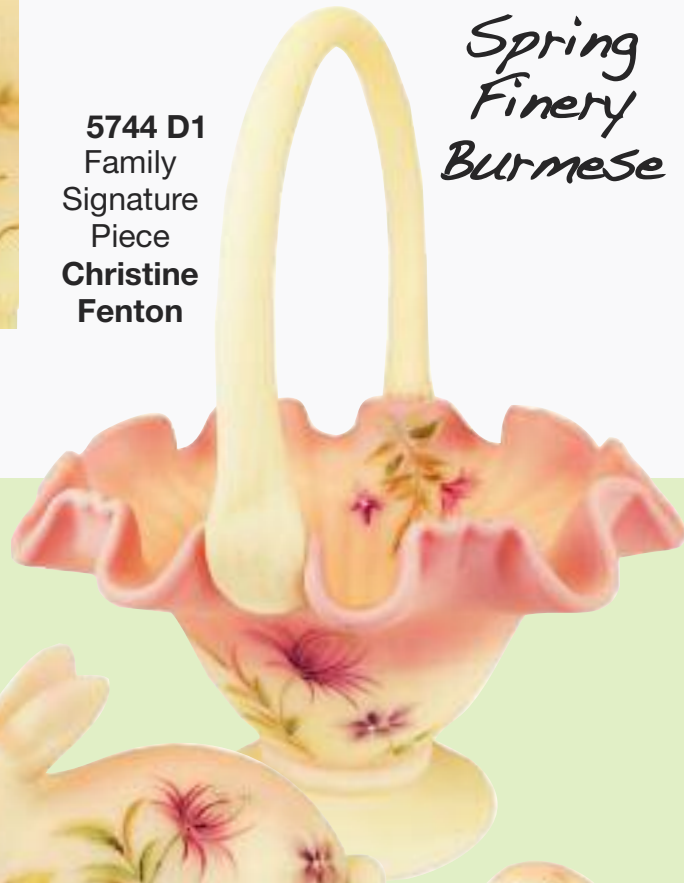

Burmese Treasures

Designed by
Kim
Barley

Spring Finery Burmese

5744 D1
Family
Signature
Piece
Christine
Fenton

Designed by
Robin Spindler

5146 D4
"New
Life"

5098 D1

5293 D1

6831 ON
Family
Signature
Piece
Nancy, Lynn
and Shelley
Fenton
Limited to
950

Mother's Day
Exclusive

5165 OP

5365 OP

Handpainted floral
designed by Kim Barley

F E N T O N

USA